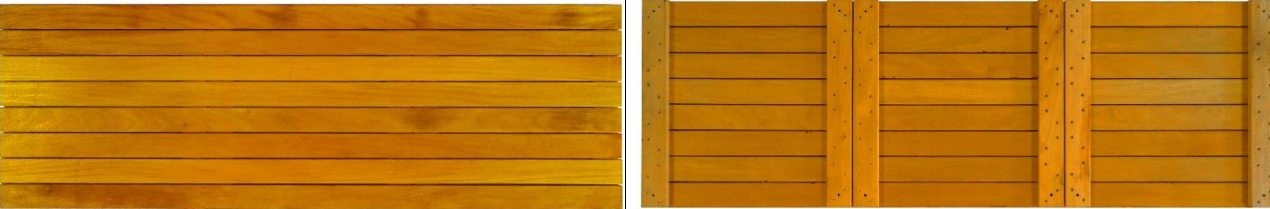

Black Label™ Garapa Deck Tiles

Garapa has a GoldenTeak appearance. Like Teak, Garapa will weather naturally to a grey patina over time if left un-finished. Garapa is Photo sensitive and will darken when exposed to UV if finished.

Black Label™ Deck Tiles are Ideal for poorly ventilated deck applications. Material and labor costs are lowered significantly when using modular deck panels.

Designed to be installed over roofs, asphalt or concrete, old decks on or in new deck constructions.

Available in 24"×24", 24"×48" and 24"×72". Smooth or ribbed deck board surface.

Span 24" at 100 psf live load. Class 1 Durability / Class A Fire Rating. Static: Wet - .615FP Dynamic:Wet - .43FP

Use with...

- Adjustable 3/8" to 1-3/8" Elevation™ Star Pedestals
- Self-Leveling 1.25" to 20" Screw Jack Pedestals
- Wood or Metal Stringers.

*Use of Cleaning or Finishing products on Black Label™ Deck Tiles in roof applications is not recommended without consulting product