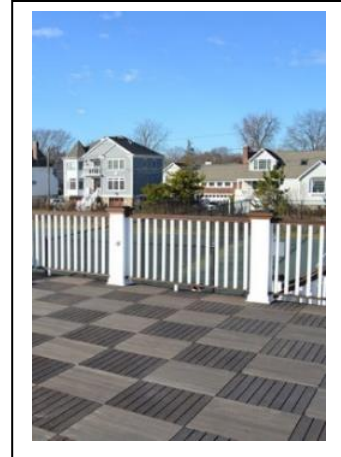

Black Label™ Garapa Deck Tiles

Garapa has a GoldenTeak appearance. Like Teak, Garapa will weather naturally to a grey patina over time if left un-finished. Garapa is Photo sensitive and will darken when exposed to UV if finished.

Black Label™ Deck Tiles are Ideal for poorly ventilated deck applications. Material and labor costs are lowered significantly when using modular deck panels.

Designed to be installed over roofs, asphalt or concrete, old decks on or in new deck constructions.

Available in 24"×24", 24"×48" and 24"×72". Smooth or ribbed deck board surface.

Span 24" at 100 psf live load. Class 1 Durability / Class A Fire Rating. Static: Wet - .615FP Dynamic:Wet - .43FP

Use with...