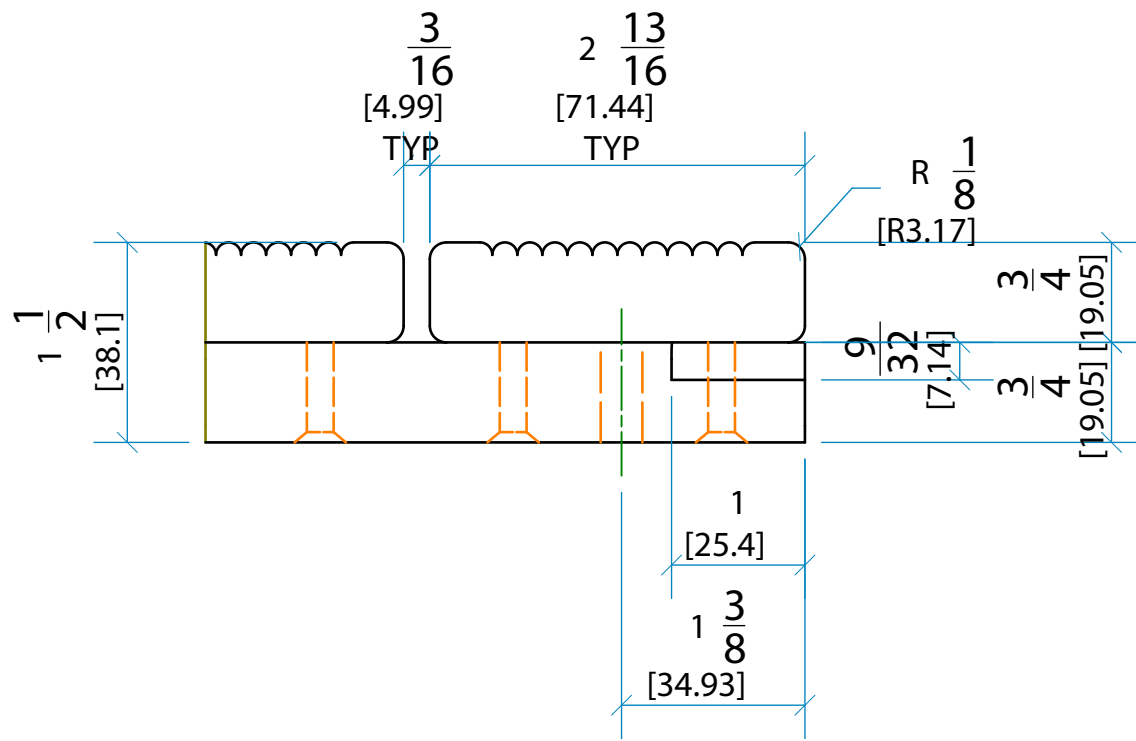

**DETAIL A**

**DETAIL B**

**DETAIL C**

DTIG2424

Deck Tile Grooved 1.5 Thick 24 Wide x 24 Long (net 23 7/8 x 23 7/8)

Sheet#: 3  
 REV# 1  
 ISSUE DATE: 2/22/2022  
 TFP3261006.idw