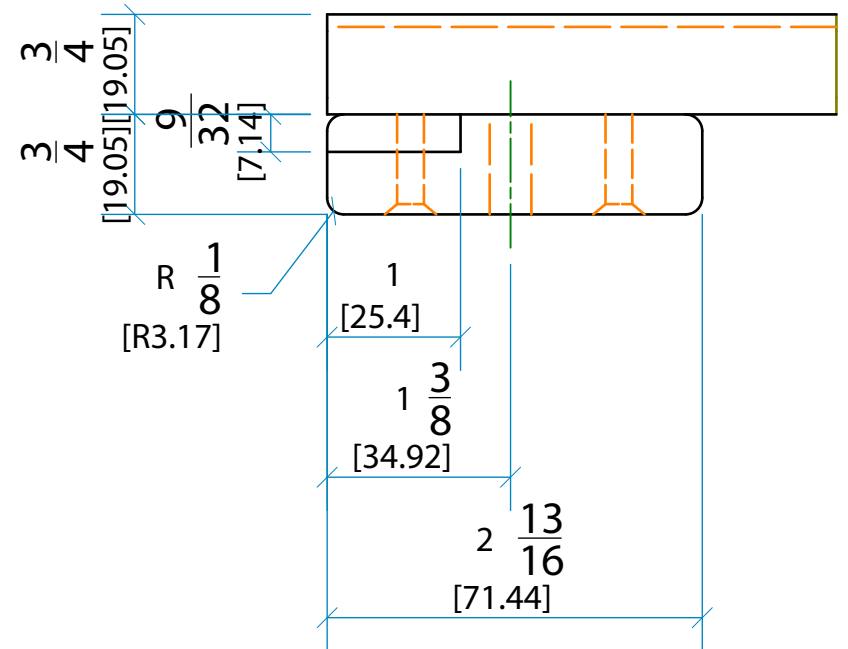

**DETAIL A**

**DETAIL B**

**DETAIL C**

DTIG2424

Deck Tile Grooved 1.5 Thick 24 Wide x 24 Long (net 23 7/8 x 23 7/8)

Sheet#: 3  
 REV# 1  
 ISSUE DATE: 2/22/2022  
 TFP3261006.idw