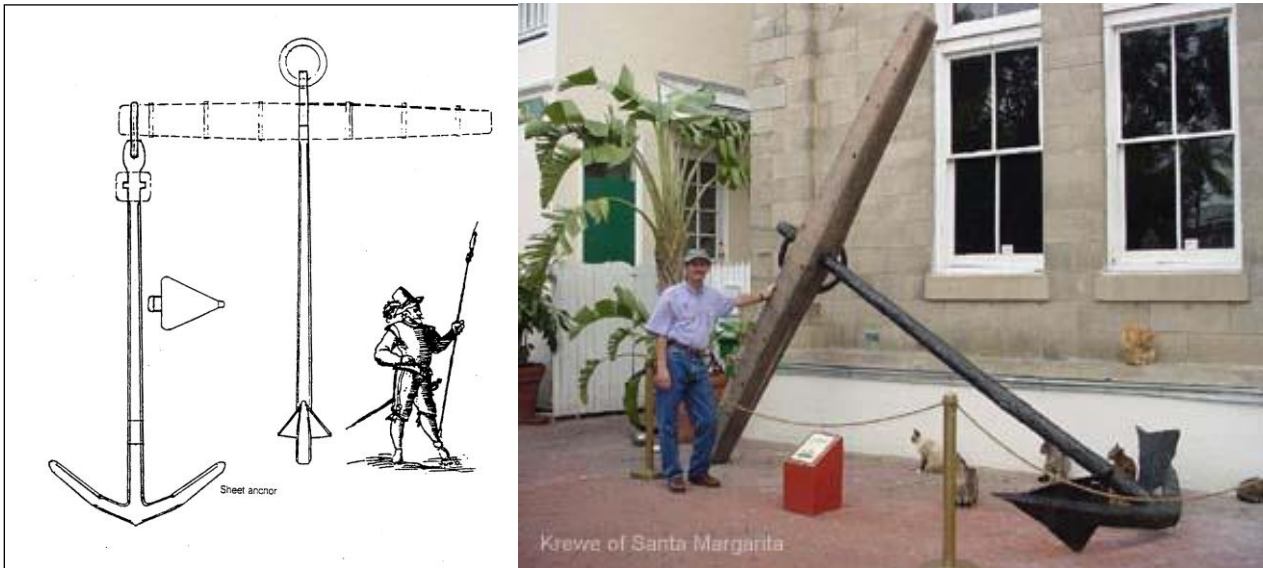

“Time Tested”

Figure is drawn to scale showing the actual size of the anchor

Ipe Wooden Anchor - 349 Years of Marine Borer Exposure

A stream anchor from the Margarita was found with a well-preserved wooden stock. An analysis by Forest Products Laboratories of the U.S. Department of Agriculture showed that it was made of a wood known as ipe or lapacho. On its crown are several well-preserved inscriptions: the date, 1618, and a foundry mark.