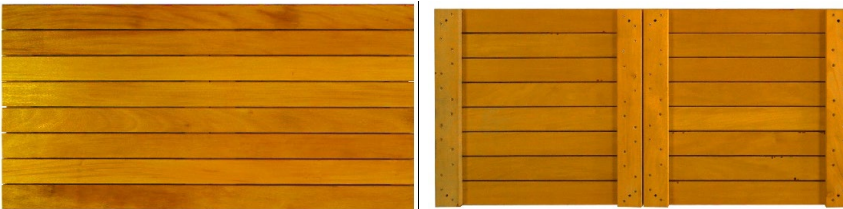

SELL SHEET

TROPICAL FOREST PRODUCTS
GARAPA DECK TILES

REVISION DATE: #001 16.06.23

Tropical Forest Products Garapa Deck Tiles

Garapa has a GoldenTeak appearance. Like Teak, Garapa will weather naturally to a grey patina over time if left un-finished. Garapa is Photo sensitive and will darken when exposed to UV if finished.

Tropical Forest Products Deck Tiles are Ideal for poorly ventilated deck applications. Material and labor costs are lowered significantly when using modular deck panels.

Designed to be installed over roofs, asphalt or concrete, old decks on or in new deck constructions.

Available in 24"x24", 24"x48" and 24"x72". Smooth or ribbed deck board surface.

Span 24" at 100 psf live load. Class 1 Durability / Class A Fire Rating. Static: Wet - .615FP Dynamic: Wet - .43FP

Use with...

- 3/16" EPDM – 84 Pedestal
- Adjustable 3/8" to 1-3/8" Elevate™ Star Pedestals
- Self-Leveling 1.25" to 20" Screw Jack Pedestals
- Wood or Metal Stringers.

*Use of cleaning or finishing products on Tropical Forest Products Deck Tiles in roof applications is not recommended without consulting product manufactures due to potential risk to EPDM or other roof substrates.