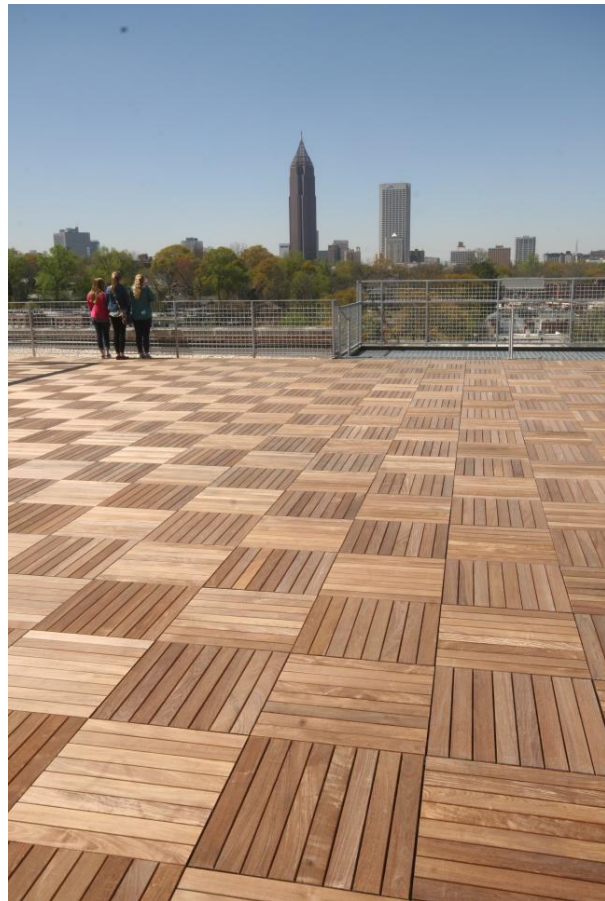

TROPICAL

Forest Products

PONCE CITY MARKET – ATLANTA GA

PROJECT PROFILE

TECHNICAL/ENVIRONMENTAL LEAD: Brian Lotz

PONCE CITY MARKET – ATLANTA GA

specification: Elevations Deck Tiles and Ipe Decking

application: Decking

Designer: S9 Architecture