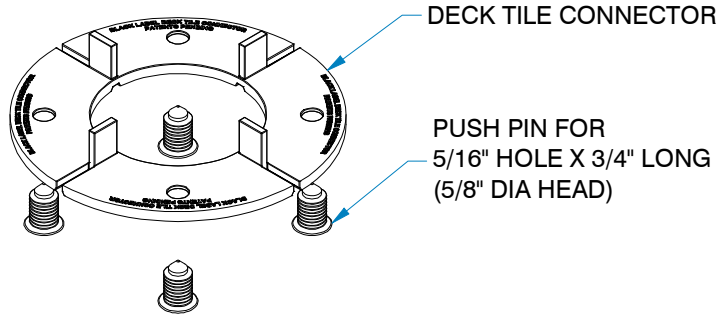

TROPICAL

ASSEMBLY WITH PUSH PINS

**ASSEMBLY WITH PUSH PINS
BOTTOM VIEW**

INJECTION MOLDED EPDM - BLACK
MOLDED VOLUME

ISOMETRIC VIEW

TFP3261013
TROPICAL FOREST PRODUCTS DECK TILE CONNECTOR

Sheet#: 1
REV# 2
ISSUE DATE: 4/10/2023
TFP3261013.idw

TROPICAL

TOP VIEW

SIDE VIEW

TFP3261013
TROPICAL FOREST PRODUCTS DECK TILE CONNECTOR

Sheet#: 2
REV# 2
ISSUE DATE: 4/10/2023
TFP3261013.idw

TROPICAL

TFP3261013
 TROPICAL FOREST PRODUCTS DECK TILE CONNECTOR

BOTTOM VIEW