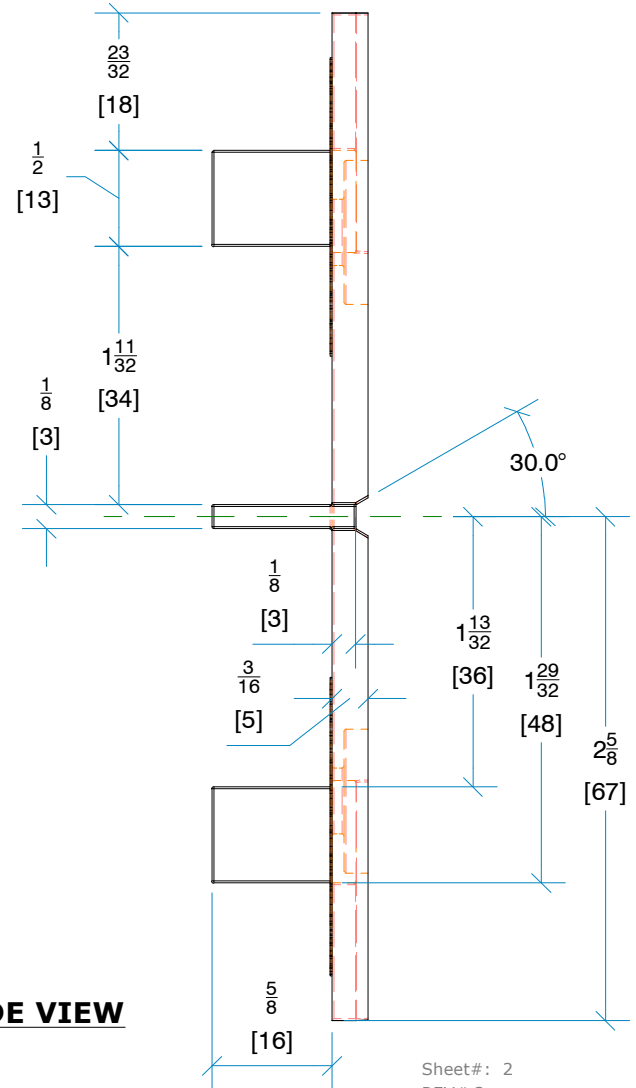

TROPICAL

ASSEMBLY WITH PUSH PINS

**ASSEMBLY WITH PUSH PINS
BOTTOM VIEW**

INJECTION MOLDED EPDM - BLACK
MOLDED VOLUME

ISOMETRIC VIEW

TFP3261013
TROPICAL FOREST PRODUCTS DECK TILE CONNECTOR

Sheet#: 1
REV# 2
ISSUE DATE: 4/10/2023
TFP3261013.idw

TROPICAL

TOP VIEW

SIDE VIEW

TFP3261013
TROPICAL FOREST PRODUCTS DECK TILE CONNECTOR

Sheet#: 2
REV# 2
ISSUE DATE: 4/10/2023
TFP3261013.idw

TROPICAL

TFP3261013
 TROPICAL FOREST PRODUCTS DECK TILE CONNECTOR

BOTTOM VIEW