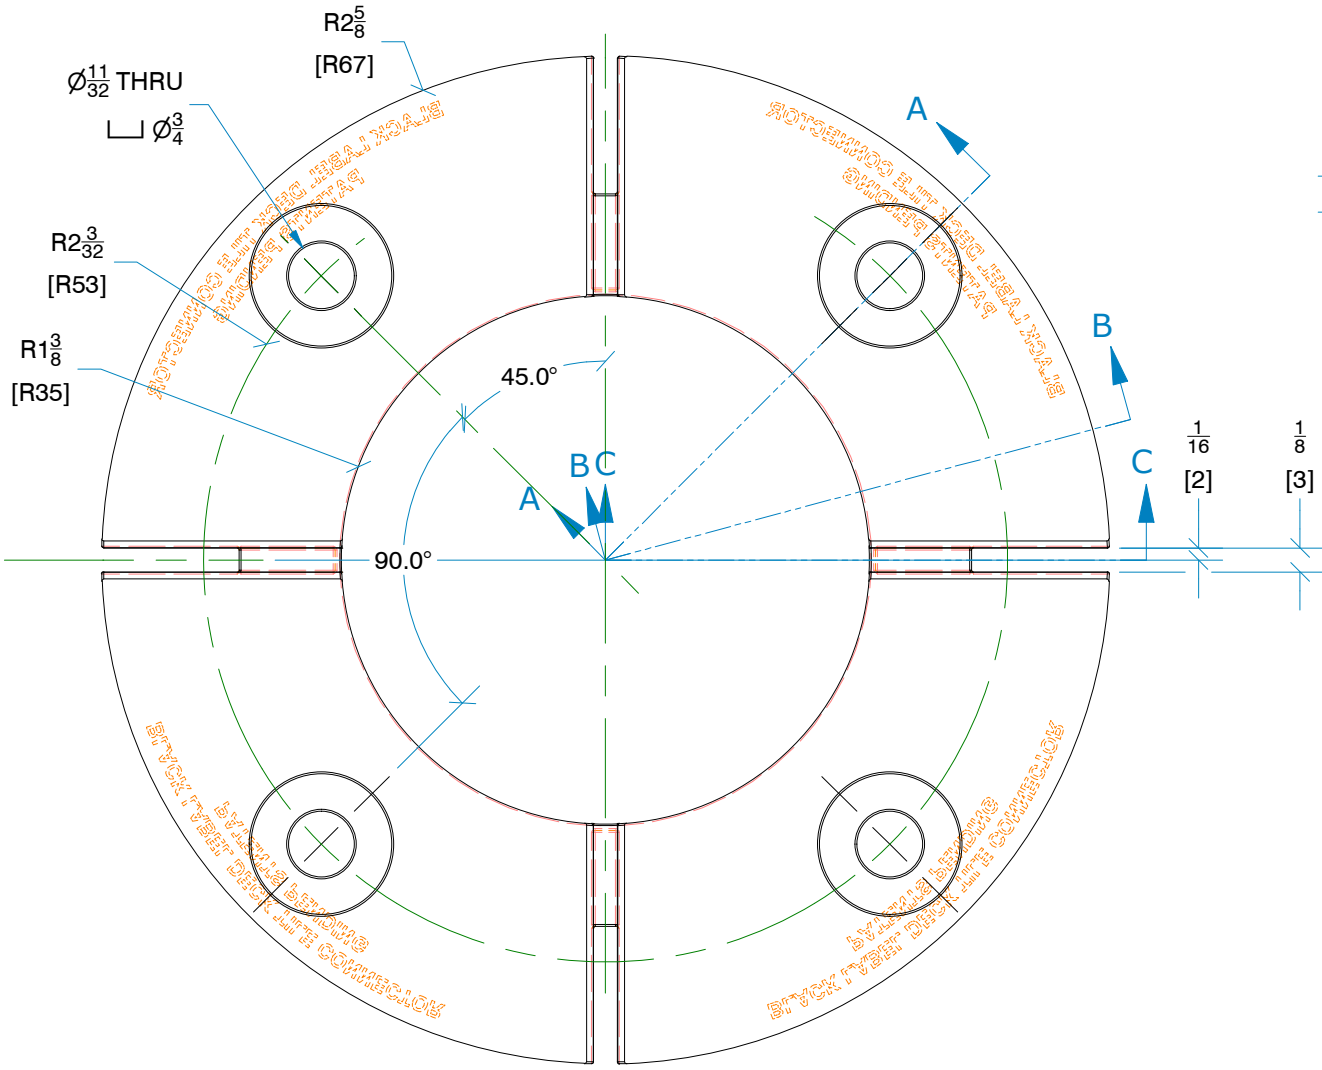

TROPICAL

ASSEMBLY WITH PUSH PINS

**ASSEMBLY WITH PUSH PINS
BOTTOM VIEW**

INJECTION MOLDED EPDM - BLACK
MOLDED VOLUME

ISOMETRIC VIEW

TFP3261013
TROPICAL FOREST PRODUCTS DECK TILE CONNECTOR

Sheet#: 1
REV# 2
ISSUE DATE: 4/10/2023
TFP3261013.idw

TROPICAL

TOP VIEW

SIDE VIEW

TFP3261013
TROPICAL FOREST PRODUCTS DECK TILE CONNECTOR

Sheet#: 2
REV# 2
ISSUE DATE: 4/10/2023
TFP3261013.idw

TROPICAL

TFP3261013
 TROPICAL FOREST PRODUCTS DECK TILE CONNECTOR

BOTTOM VIEW