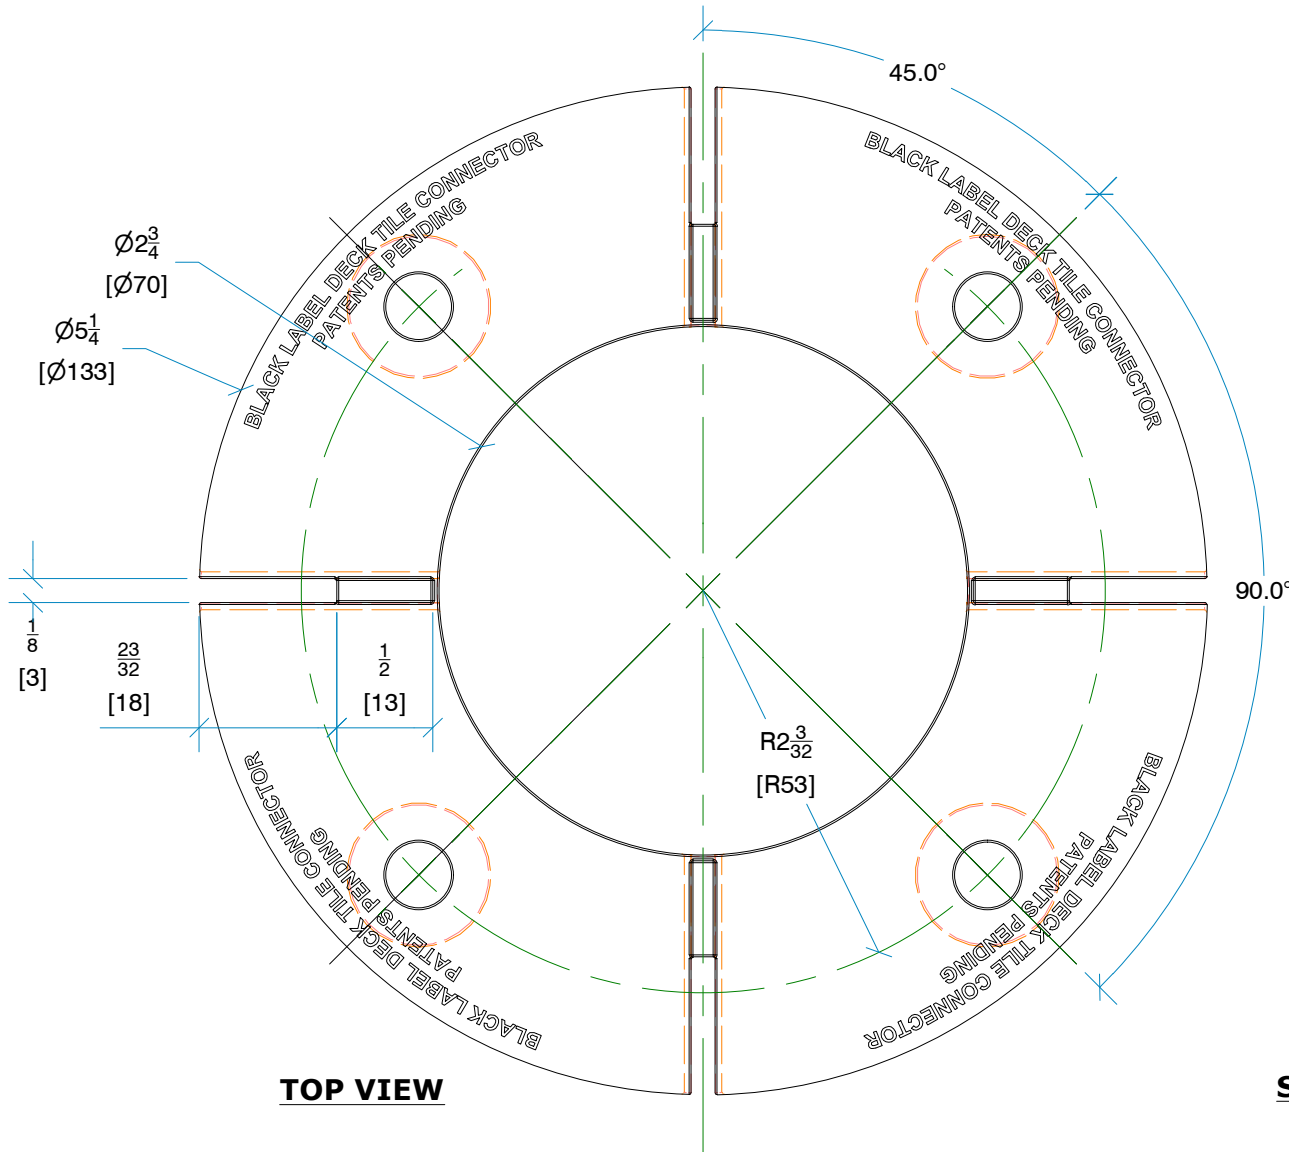

TROPICAL

ASSEMBLY WITH PUSH PINS

**ASSEMBLY WITH PUSH PINS
BOTTOM VIEW**

INJECTION MOLDED EPDM - BLACK
MOLDED VOLUME

ISOMETRIC VIEW

TFP3261013
TROPICAL FOREST PRODUCTS DECK TILE CONNECTOR

Sheet#: 1
REV# 2
ISSUE DATE: 4/10/2023
TFP3261013.idw

TROPICAL

TOP VIEW

SIDE VIEW

TFP3261013
TROPICAL FOREST PRODUCTS DECK TILE CONNECTOR

Sheet#: 2
REV# 2
ISSUE DATE: 4/10/2023
TFP3261013.idw

TROPICAL

TFP3261013
 TROPICAL FOREST PRODUCTS DECK TILE CONNECTOR

BOTTOM VIEW