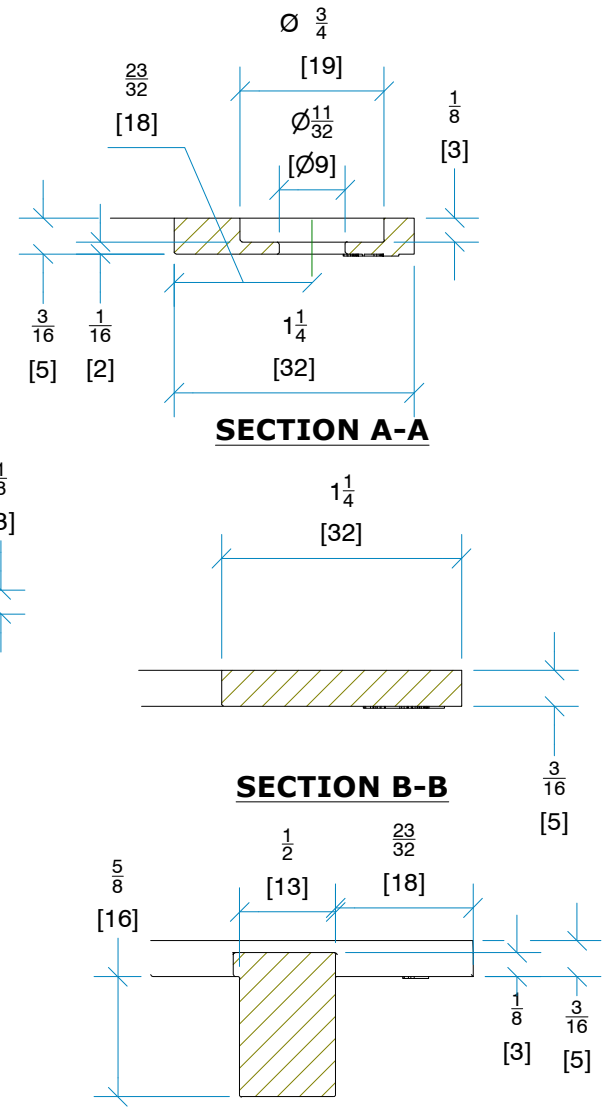

TROPICAL

ASSEMBLY WITH PUSH PINS

**ASSEMBLY WITH PUSH PINS
BOTTOM VIEW**

INJECTION MOLDED EPDM - BLACK
MOLDED VOLUME

ISOMETRIC VIEW

TFP3261013
TROPICAL FOREST PRODUCTS DECK TILE CONNECTOR

Sheet#: 1
REV# 2
ISSUE DATE: 4/10/2023
TFP3261013.idw

TROPICAL

TOP VIEW

SIDE VIEW

TFP3261013
TROPICAL FOREST PRODUCTS DECK TILE CONNECTOR

Sheet#: 2
REV# 2
ISSUE DATE: 4/10/2023
TFP3261013.idw

TROPICAL

TFP3261013
 TROPICAL FOREST PRODUCTS DECK TILE CONNECTOR

BOTTOM VIEW