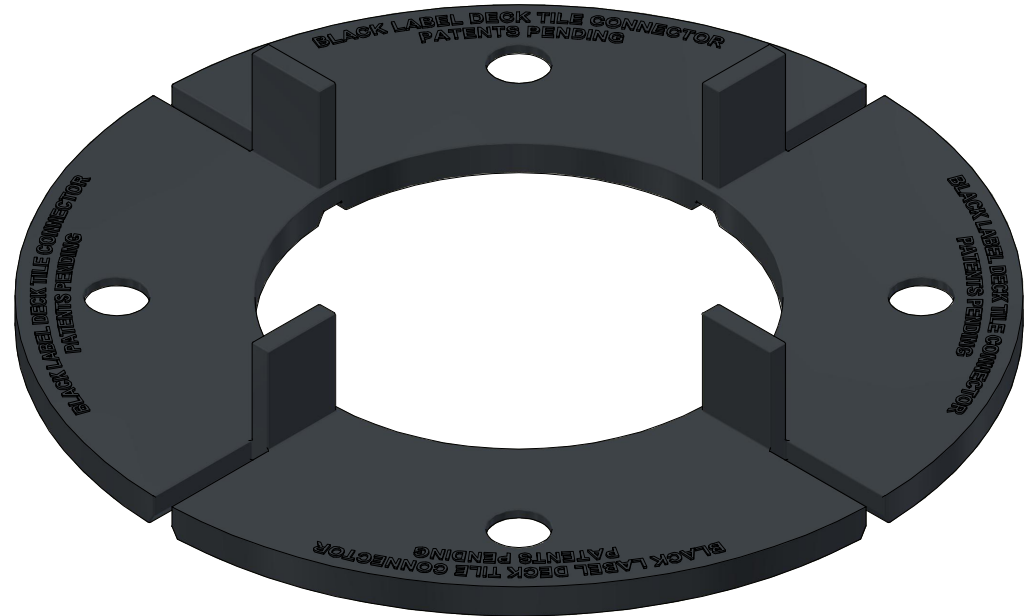

TROPICAL

ASSEMBLY WITH PUSH PINS

**ASSEMBLY WITH PUSH PINS
BOTTOM VIEW**

INJECTION MOLDED EPDM - BLACK
MOLDED VOLUME

ISOMETRIC VIEW

TFP3261013
TROPICAL FOREST PRODUCTS DECK TILE CONNECTOR

Sheet#: 1
REV# 2
ISSUE DATE: 4/10/2023
TFP3261013.idw

TROPICAL

TOP VIEW

SIDE VIEW

TFP3261013
TROPICAL FOREST PRODUCTS DECK TILE CONNECTOR

Sheet#: 2
REV# 2
ISSUE DATE: 4/10/2023
TFP3261013.idw

TROPICAL

TFP3261013
 TROPICAL FOREST PRODUCTS DECK TILE CONNECTOR

BOTTOM VIEW