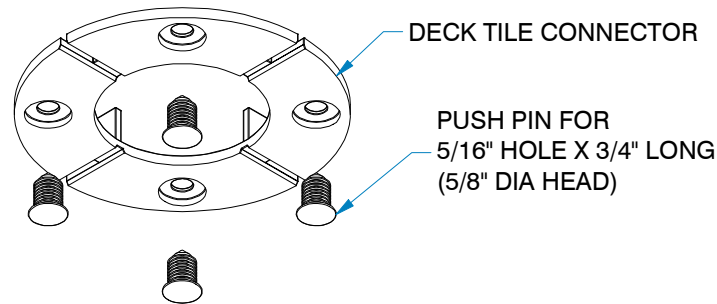

TROPICAL

ASSEMBLY WITH PUSH PINS

**ASSEMBLY WITH PUSH PINS
BOTTOM VIEW**

INJECTION MOLDED EPDM - BLACK
MOLDED VOLUME

ISOMETRIC VIEW

TFP3261013
TROPICAL FOREST PRODUCTS DECK TILE CONNECTOR

Sheet#: 1
REV# 2
ISSUE DATE: 4/10/2023
TFP3261013.idw

TROPICAL

TOP VIEW

SIDE VIEW

TFP3261013
TROPICAL FOREST PRODUCTS DECK TILE CONNECTOR

Sheet#: 2
REV# 2
ISSUE DATE: 4/10/2023
TFP3261013.idw

TROPICAL

TFP3261013
 TROPICAL FOREST PRODUCTS DECK TILE CONNECTOR

BOTTOM VIEW