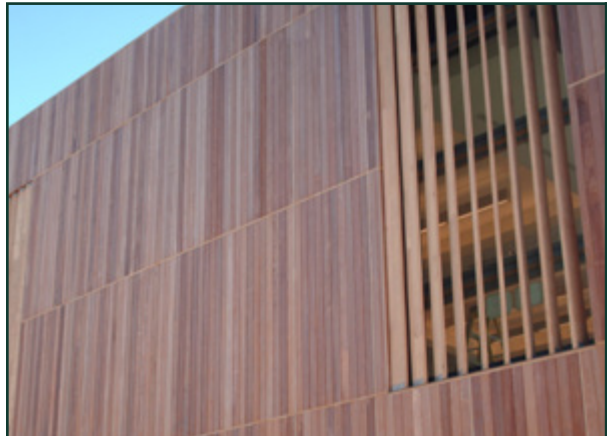

AVAILABLE SPECIES:
Ipe, Garapa, Red Balau, Cumaru, Tigerwood, Jatoba, Cedar – VG and Mixed Grain, Kebony, ThermoWood, Accoya

AVAILABLE WIDTHS:
1" x 4", 1" x 6"