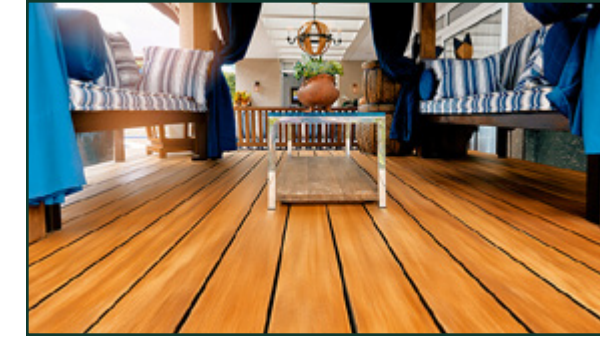

PORCH FLOOR

IPE AND GARAPA AVAILABLE WIDTHS:
1" x 4" and 5/4" x 4" T&G

KEBONY AVAILABLE WIDTHS:
5/4" x 6" T&G