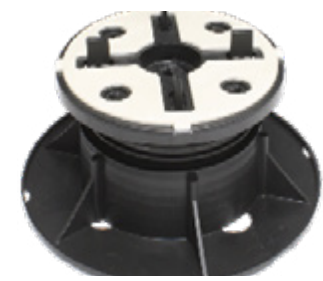

COMMERCIAL PRODUCTS

ELEVATE DECK TILE AND PEDESTAL SYSTEM

TILE OPTIONS:
Ipe: 24" x 24", 24" x 48", 24" x 72", 24" x 96" Unfinished
Itauba: 24" x 24", 24" x 48", 24" x 72" Unfinished
Cumaru: 24" x 24", 24" x 48", 24" x 72" Unfinished
Garapa: 24" x 24", 24" x 48", 24" x 72" Unfinished

PEDESTAL OPTIONS:
Star T Star B Combo: 3/8" to 1-1/4"
Screw Jack Self-Leveling: 1-1/4" to 22"

ADJUSTABLE:
Elevate Star Pedestal: 3/8" to 9/16"

PIN OR JOIST HEAD OPTIONS:
Elevate Screw Jack Self Leveling: 1-1/4" to 21-3/4"