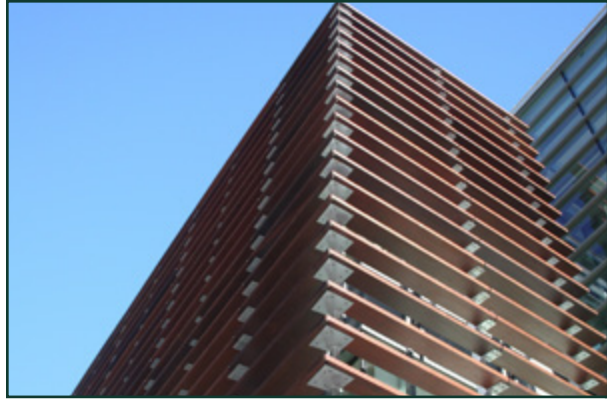

SUN SHADES

IPE AND KEBONY AVAILABLE WIDTHS:
1" x 6", 5/4" x 6", 5/4" x 8", 2" x 4", 2" x 6", 2" x 8"

IPE-ONLY AVAILABLE WIDTHS:
2" x 10", 2" x 12", 3" x 4", 3" x 6", 3" x 8", 2" x 10",
3" x 12", 4" x 4", 4" x 6", 4" x 8", 4" x 10", 4" x 12"

RAIN SCREEN SYSTEM, SIDING, CLADDING, AND SOFFIT