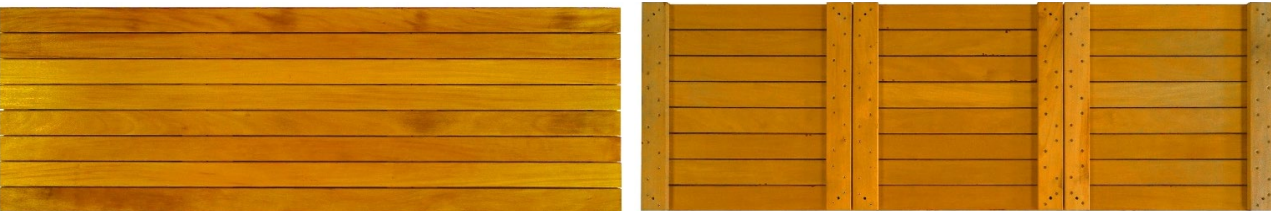

SELL SHEET

TROPICAL FOREST PRODUCTS

Tropical Forest Products Garapa Deck Tiles

Garapa has a Golden Teak appearance. Like Teak, Garapa will weather naturally to a grey patina over time if left un-finished. Garapa is Photo sensitive and will darken when exposed to UV if finished.

Tropical Forest Products Deck Tiles are Ideal for poorly ventilated deck applications. Material and labor costs are lowered significantly when using modular deck panels.

Designed to be installed over roofs, asphalt or concrete, old decks on or in new deck constructions.

Available in 24"x24", 24"x48" and 24"x72". Smooth or ribbed deck board surface.

Span 24" at 100 psf live load. Class 1 Durability / Class A Fire Rating. Static: Wet - .615FP Dynamic: Wet - .43FP

Use with...

- 3/16" EPDM – 84 Pedestal
- Adjustable 3/8" to 1-3/8" Elevate™ Star Pedestals
- Self-Leveling 1.25" to 20" Screw Jack Pedestals
- Wood or Metal Stringers.

***Use of cleaning or finishing products on Tropical Forest Products Deck Tiles in roof applications is not recommended without consulting product manufactures due to potential risk to EPDM or other roof substrates.**