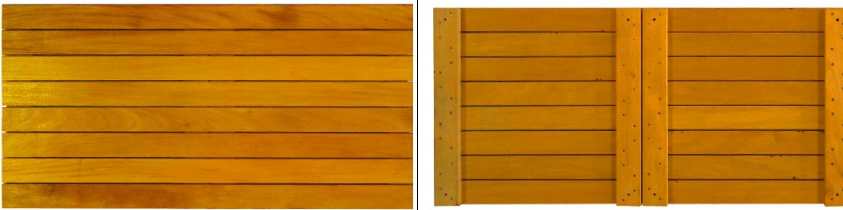

SELL SHEET

TROPICAL FOREST PRODUCTS

Tropical Forest Products Garapa Deck Tiles

Garapa has a Golden Teak appearance. Like Teak, Garapa will weather naturally to a grey patina over time if left un-finished. Garapa is Photo sensitive and will darken when exposed to UV if finished.

Tropical Forest Products Deck Tiles are Ideal for poorly ventilated deck applications. Material and labor costs are lowered significantly when using modular deck panels.

Designed to be installed over roofs, asphalt or concrete, old decks on or in new deck constructions.

Available in 24"x24", 24"x48" and 24"x72". Smooth or ribbed deck board surface.

Span 24" at 100 psf live load. Class 1 Durability / Class A Fire Rating. Static: Wet - .615FP Dynamic: Wet - .43FP

Use with...

- 3/16" EPDM – 84 Pedestal
- Adjustable 3/8" to 1-3/8" Elevate™ Star Pedestals
- Self-Leveling 1.25" to 20" Screw Jack Pedestals
- Wood or Metal Stringers.

***Use of cleaning or finishing products on Tropical Forest Products Deck Tiles in roof applications is not recommended without consulting product manufactures due to potential risk to EPDM or other roof substrates.**