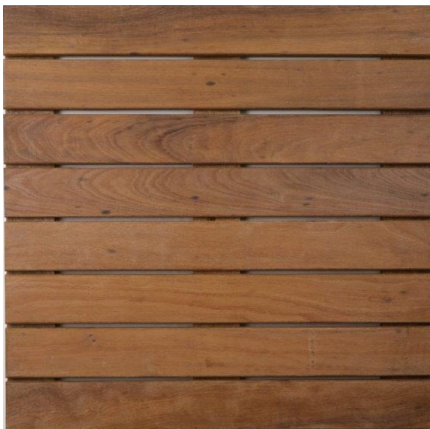

Tropical Forest Products Itauba Deck Tiles

Tropical Forest Products offers Tropical Forest Products Itauba Deck Tiles in 24"x24" for those customers looking for a value engineered tile option.

Itauba has a walnut color very similar to Ipe with occasional spots called stones. Itauba will weather naturally to a grey patina over time if left un-finished.

The Itauba tree is a smaller tree which makes it ideal for deck tile production and has Class 1 Durability and Class A Fire Rating. Tiles are designed to span 24" at 100psf live load.

Tropical Forest Products Deck Tiles are offered with a smooth deck board surface only and are naturally slip resistant.

Tropical Forest Products Deck Tiles are designed to be installed over roofs, asphalt or concrete, old decks on or in new deck constructions. Installation labor costs are lowered significantly when using modular deck panels.