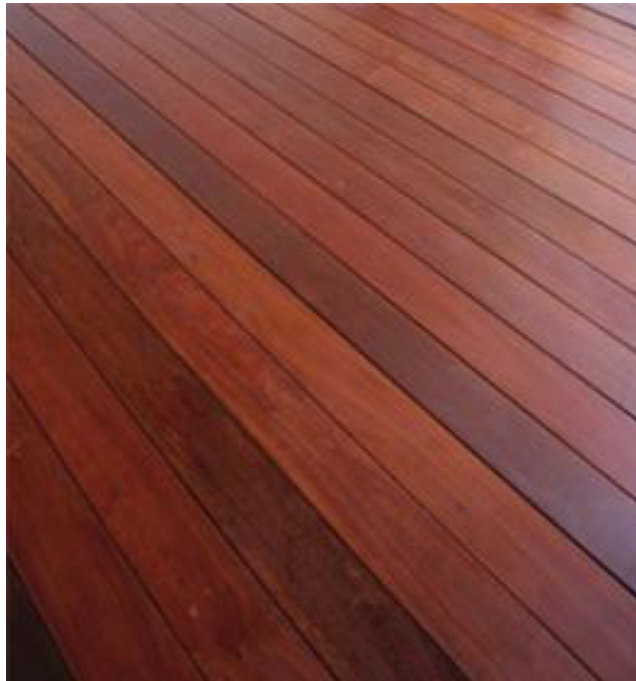

TECHNICAL BULLETIN

Color/Grain Variation Dark Red Balau

Color and grain variation are typical of materials created by nature and are recognized as part of the beauty that sets natural products apart from manufactured ones. This is particularly true where wood products are concerned, though some species have more or less grain and color variation than others. This should always be considered when looking at wood samples, as Tropical Forest Products wood products are supplied with a mixed grain and are not sorted for color.

TROPICAL

Some color consistency can be achieved by finishing wood with a pigmented penetrating oil-based sealer or by allowing the wood to weather or grey out naturally. Grain, density, and moisture content can all affect finishing. Every piece of wood will accept a finish differently, even pieces from the same tree. It is always advisable to sample finishes before applying them in full.