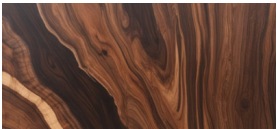

\$31,000/mbf

8/4 to 20/4 Black Heart Slabs:

\$13,000/mbf

8/4 Katalox Slabs:

\$16,000/mbf

AND DON'T MISS OUT ON THESE EXQUISITE BUBINGA COOKIES:

Large Bubinga Cookies:

\$1,200 each

XL Bubinga Cookies:

\$1,500 each

EXOTIC HARDWOOD

BUILD OUTSTANDING PIECES WITH OUR RARE EXOTIC HARDWOOD SELECTION

8/4 Macassar Ebony:

\$35,000/mbf

4/4 & 8/4 Merbau:

\$7,200/mbf