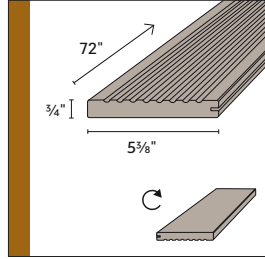

1x6x6 Perimeter board