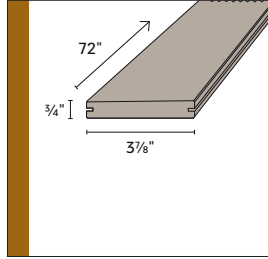

1x4x6 Field Decking