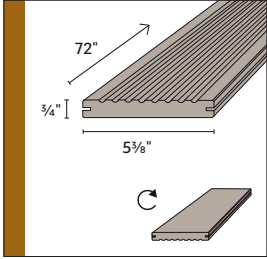

Outdoor Profiles

Thermotech Decking

1x6x6 Field Decking