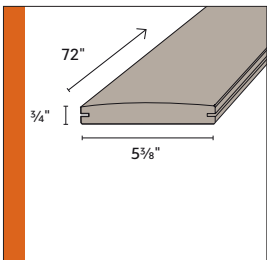

Thermotech Rain-Shed Decking

1x6x6 Field Decking