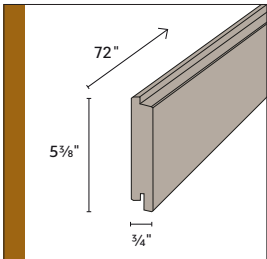

Use deck tiles with...

- Fixed height 3/16" EPDM Rubber Pedestals
- Adjustable 3/8" to 1-3/8" Star Pedestals
- 1.25" to 20" Screw Jack Pedestals
- Conventional Decking on pedestals and wood stringers.

*Use of Cleaning or Finishing products on THERMOTECH BAMBOO Deck Tiles in roof applications is not recommended without consulting product manufacturer due to potential risk to EPDM or other roof substrates.

1x8x6 Perimeter /
Fascia board

8" wide board for use as
perimeter board or Fascia.

Thermotech Siding

1x6x6 Dutchlap Siding

1x7x6 Dutchlap Siding

1x6x6 Double Fluted Siding

1x6x6 Triple Fluted Siding

All decking and siding
profiles can be installed
with the Tropical Pro®
Asymmetric fastener!