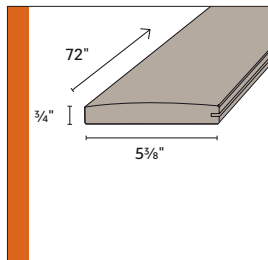

1x6x6 Perimeter board