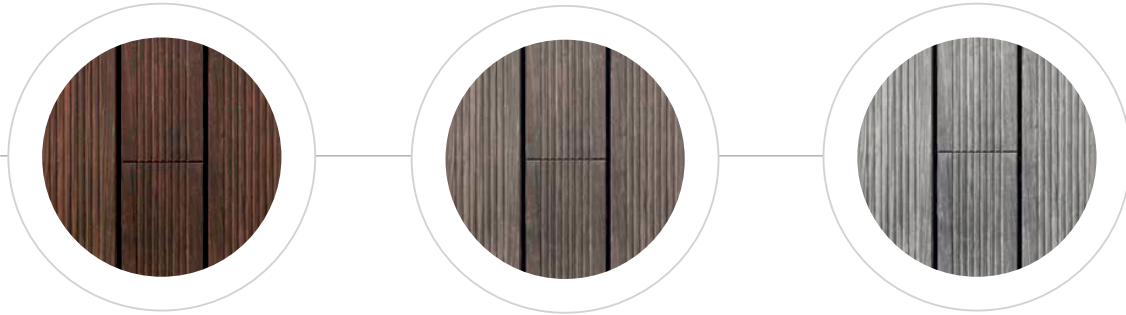

New non-weathered decking → **3** after months of weathering → **18** after months of weathering