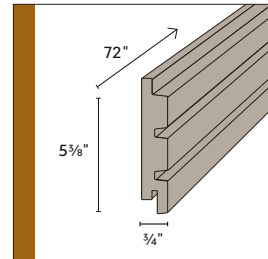

1x8x6 Perimeter /
Fascia board

8" wide board for use as
perimeter board or Fascia.

Thermotech Siding

1x6x6 Dutchlap Siding

1x7x6 Dutchlap Siding

1x6x6 Double Fluted Siding

1x6x6 Triple Fluted Siding

All decking and siding
profiles can be installed
with the Tropical Pro®
Asymmetric fastener!