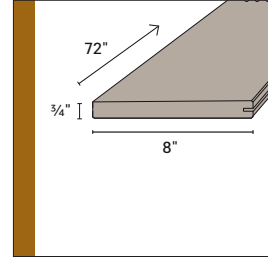

1x8x6 Perimeter /
Fascia board