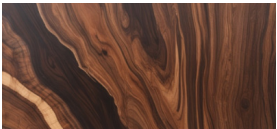

### SLABS & COOKIES

UPGRADE YOUR PROJECTS WITH RARE AND STRIKING SLABS AT UNBEATABLE PRICES:

10/4 to 24/4 Macassar Ebony Slabs:

**\$31,000/mbf**

8/4 to 20/4 Black Heart Slabs:

**\$13,000/mbf**

8/4 Katalox Slabs:

### EXOTIC HARDWOOD

BUILD OUTSTANDING PIECES WITH OUR RARE EXOTIC HARDWOOD SELECTION

8/4 Macassar Ebony:

**\$35,000/mbf**

4/4 & 8/4 Merbau:

**\$7,200/mbf**

4/4 & 8/4 Black Limba:

**\$3,400/mbf**