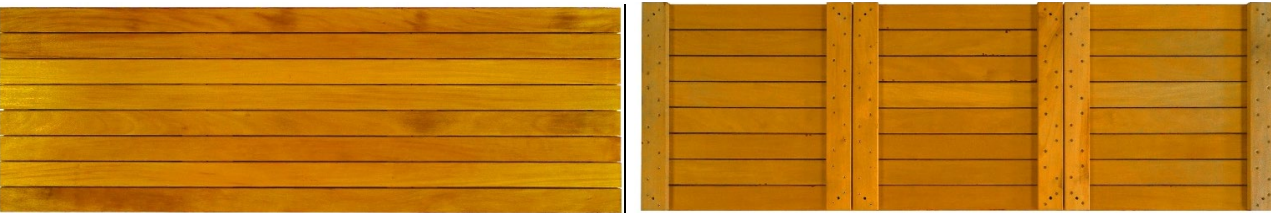

## Tropical Forest Products Garapa Deck Tiles

Garapa has a Golden Teak appearance. Like Teak, Garapa will weather naturally to a grey patina over time if left un-finished. Garapa is Photo sensitive and will darken when exposed to UV if finished.

Available in 24"x24", 24"x48" and 24"x72". Smooth or ribbed deck board surface.

Span 24" at 100 psf live load. Class 1 Durability / Class A Fire Rating. Static: Wet - .615FP Dynamic: Wet - .43FP