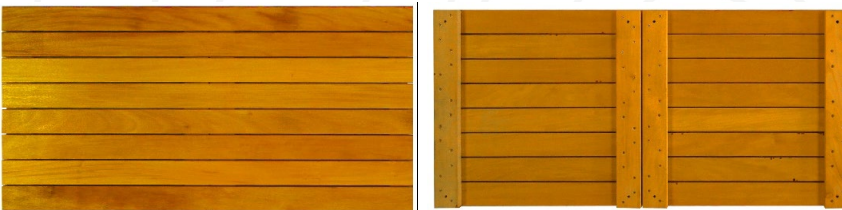

TROPICAL

SELL SHEET

TROPICAL FOREST PRODUCTS
GARAPA DECK TILES

REVISION DATE:

#001 16.06.23

Tropical Forest Products Garapa Deck Tiles

Garapa has a Golden Teak appearance. Like Teak, Garapa will weather naturally to a grey patina over time if left un-finished. Garapa is Photo sensitive and will darken when exposed to UV if finished.

Tropical Forest Products Deck Tiles are Ideal for poorly ventilated deck applications. Material and labor costs are lowered significantly when using modular deck panels.

Designed to be installed over roofs, asphalt or concrete, old decks on or in new deck constructions.

Available in 24"x24", 24"x48" and 24"x72". Smooth or ribbed deck board surface.

Span 24" at 100 psf live load. Class 1 Durability / Class A Fire Rating. Static: Wet - .615FP Dynamic: Wet - .43FP

Use with...

- 3/16" EPDM – 84 Pedestal
- Adjustable 3/8" to 1-3/8" Elevate™ Star Pedestals
- Self-Leveling 1.25" to 20" Screw Jack Pedestals
- Wood or Metal Stringers.

***Use of cleaning or finishing products on Tropical Forest Products Deck Tiles in roof applications is not recommended without consulting product manufactures due to potential risk to EPDM or other roof substrates.**