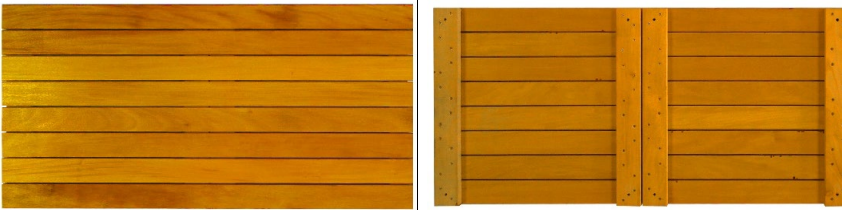

## Tropical Forest Products Garapa Deck Tiles

Garapa has a Golden Teak appearance. Like Teak, Garapa will weather naturally to a grey patina over time if left un-finished. Garapa is Photo sensitive and will darken when exposed to UV if finished.

Available in 24"x24", 24"x48" and 24"x72". Smooth or ribbed deck board surface.

Span 24" at 100 psf live load. Class 1 Durability / Class A Fire Rating. Static: Wet - .615FP Dynamic: Wet - .43FP