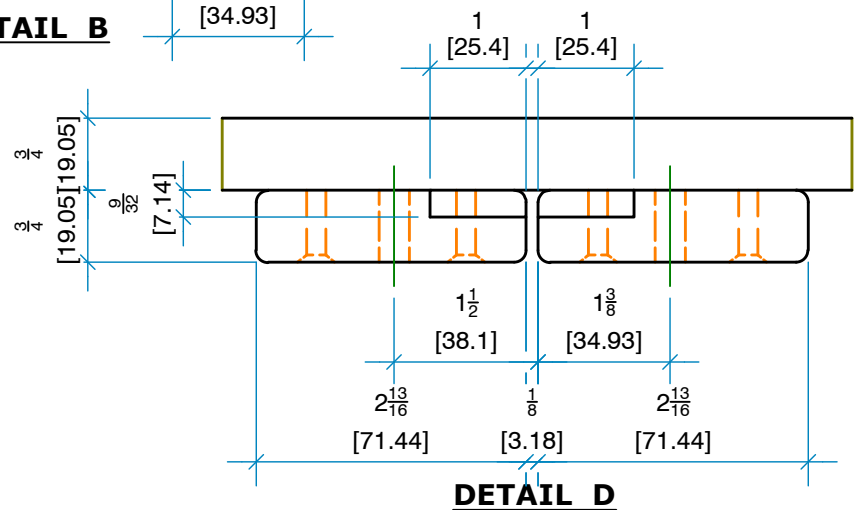

DETAIL A

DETAIL B

DETAIL C

DETAIL D

DT2472

Deck Tile 1.5 Thick 24 Wide x 72 Long (net 23 7/8 x 71 7/8)

Sheet#: 3
 REV# 1
 ISSUE DATE: 11/13/2021
 TFP3261004.idw