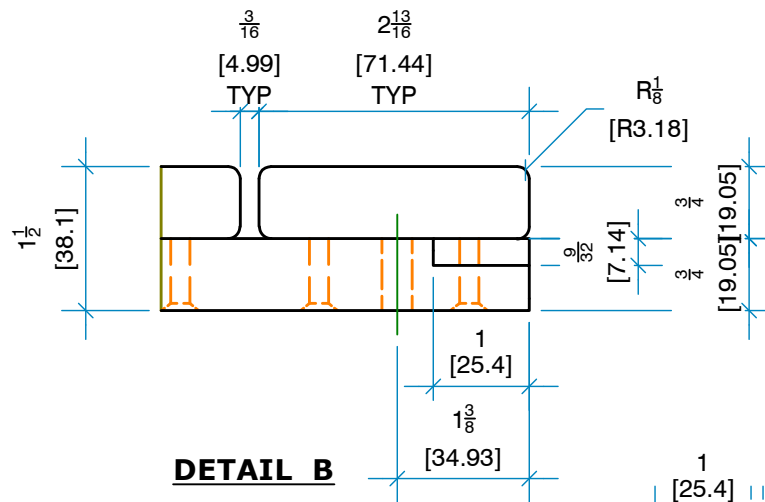

DETAIL A

DETAIL B

DETAIL C

DETAIL D

DT2472

Deck Tile 1.5 Thick 24 Wide x 72 Long (net 23 7/8 x 71 7/8)

Sheet#: 3
 REV# 1
 ISSUE DATE: 11/13/2021
 TFP3261004.idw