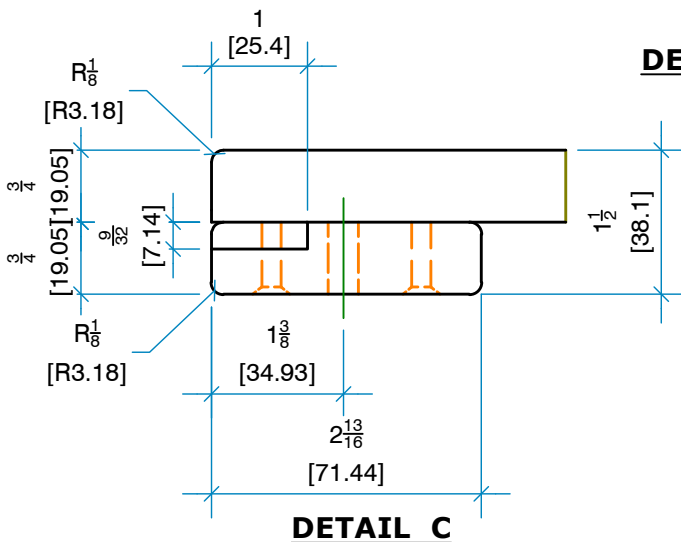

DETAIL A

DETAIL B

DETAIL C

DETAIL D

DT2472

Deck Tile 1.5 Thick 24 Wide x 72 Long (net 23 7/8 x 71 7/8)

Sheet#: 3
 REV# 1
 ISSUE DATE: 11/13/2021
 TFP3261004.idw