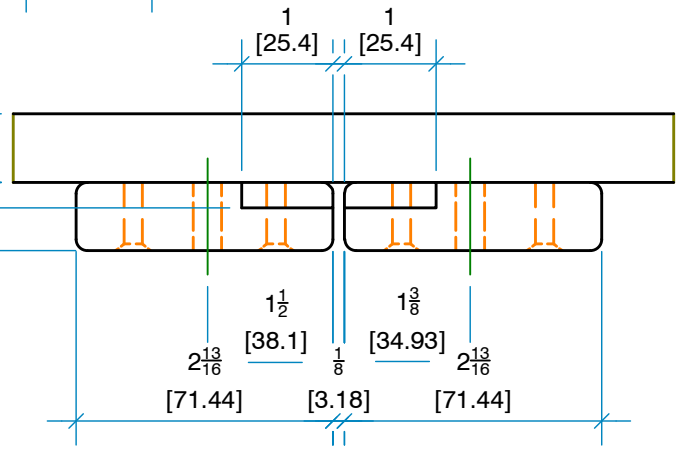

DETAIL A

DETAIL B

DETAIL C

DETAIL D

DT2496

Deck Tile 1.5 Thick 24 Wide x 96 Long (net 23 7/8 x 95 7/8)

Sheet#: 3
 REV# R
 ISSUE DATE: 11/13/2021
 TFP3261005.idw