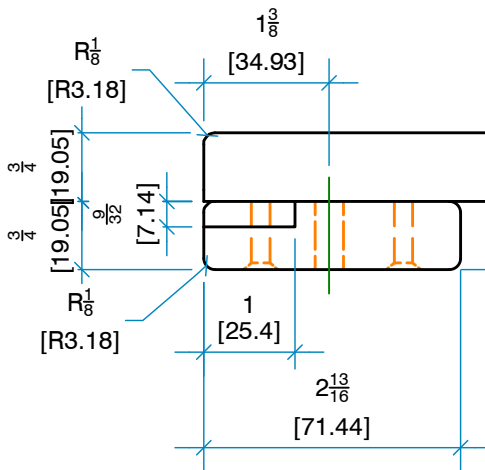

DETAIL A

DETAIL B

DETAIL C

DETAIL D

DT2496

Deck Tile 1.5 Thick 24 Wide x 96 Long (net 23 7/8 x 95 7/8)

Sheet#: 3
 REV# R
 ISSUE DATE: 11/13/2021
 TFP3261005.idw