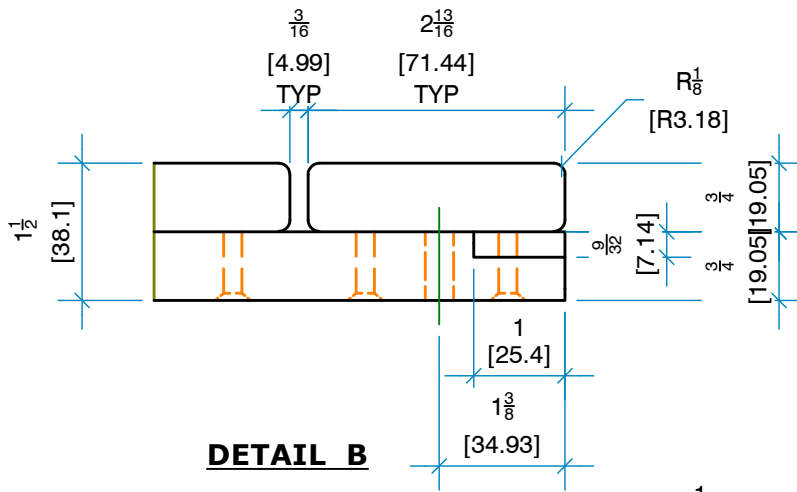

DETAIL A

DETAIL B

DETAIL C

DETAIL D

DT2496

Deck Tile 1.5 Thick 24 Wide x 96 Long (net 23 7/8 x 95 7/8)

Sheet#: 3
 REV# R
 ISSUE DATE: 11/13/2021
 TFP3261005.idw