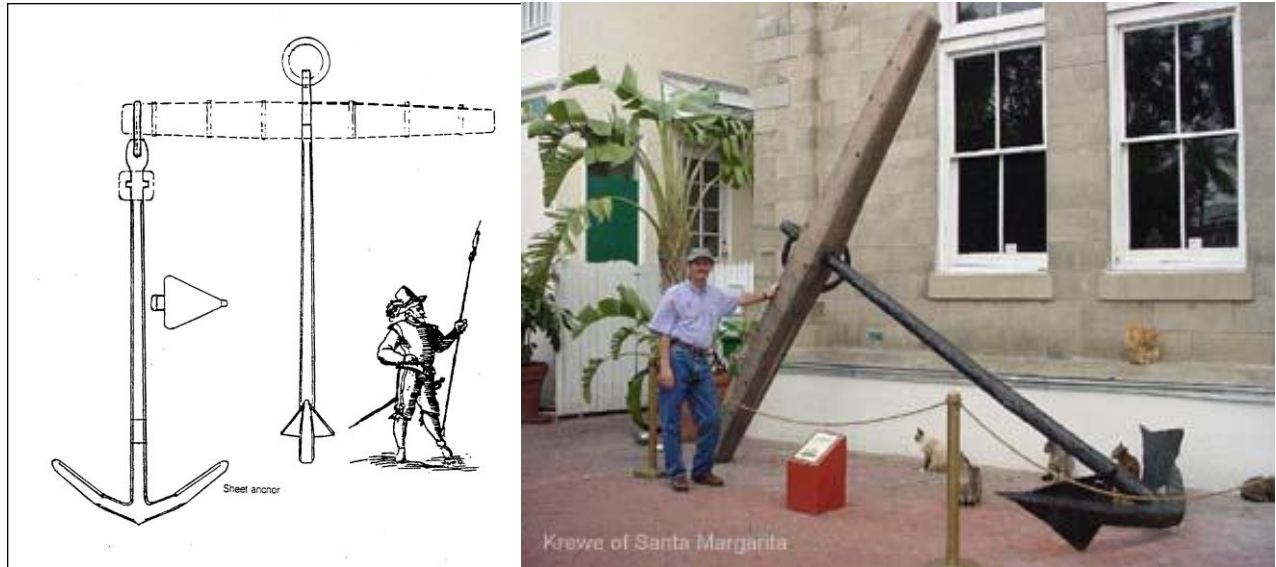

"Time Tested"

Figure is drawn to scale showing the actual size of the anchor

Ipe Wooden Anchor - 349 Years of Marine Borer Exposure

A stream anchor from the Margarita was found with a well-preserved wooden stock. An analysis by Forest Products Laboratories of the U.S. Department of Agriculture showed that it was made of a wood known as ipe or lapacho. On its crown are several well-preserved inscriptions: the date, 1618, and a foundry mark.