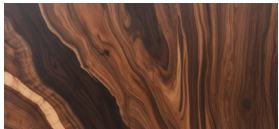

SPECIAL

PROMOTION LIST

Oct-24

Order today at these great price levels before they are gone!

TROPICAL

SLABS & COOKIES

UPGRADE YOUR PROJECTS WITH RARE AND STRIKING SLABS AT UNBEATABLE PRICES:

10/4 to 24/4 Macassar Ebony Slabs:

\$31,000/mbf

8/4 to 20/4 Black Heart Slabs:

\$13,000/mbf

8/4 Katalox Slabs:

\$16,000/mbf

AND DON'T MISS OUT ON THESE EXQUISITE BUBINGA COOKIES:

Large Bubinga Cookies:

\$1,200 each

XL Bubinga Cookies:

\$1,500 each

EXOTIC HARDWOOD

BUILD OUTSTANDING PIECES WITH OUR RARE EXOTIC HARDWOOD SELECTION

8/4 Macassar Ebony:

\$35,000/mbf

4/4 & 8/4 Merbau:

\$7,200/mbf